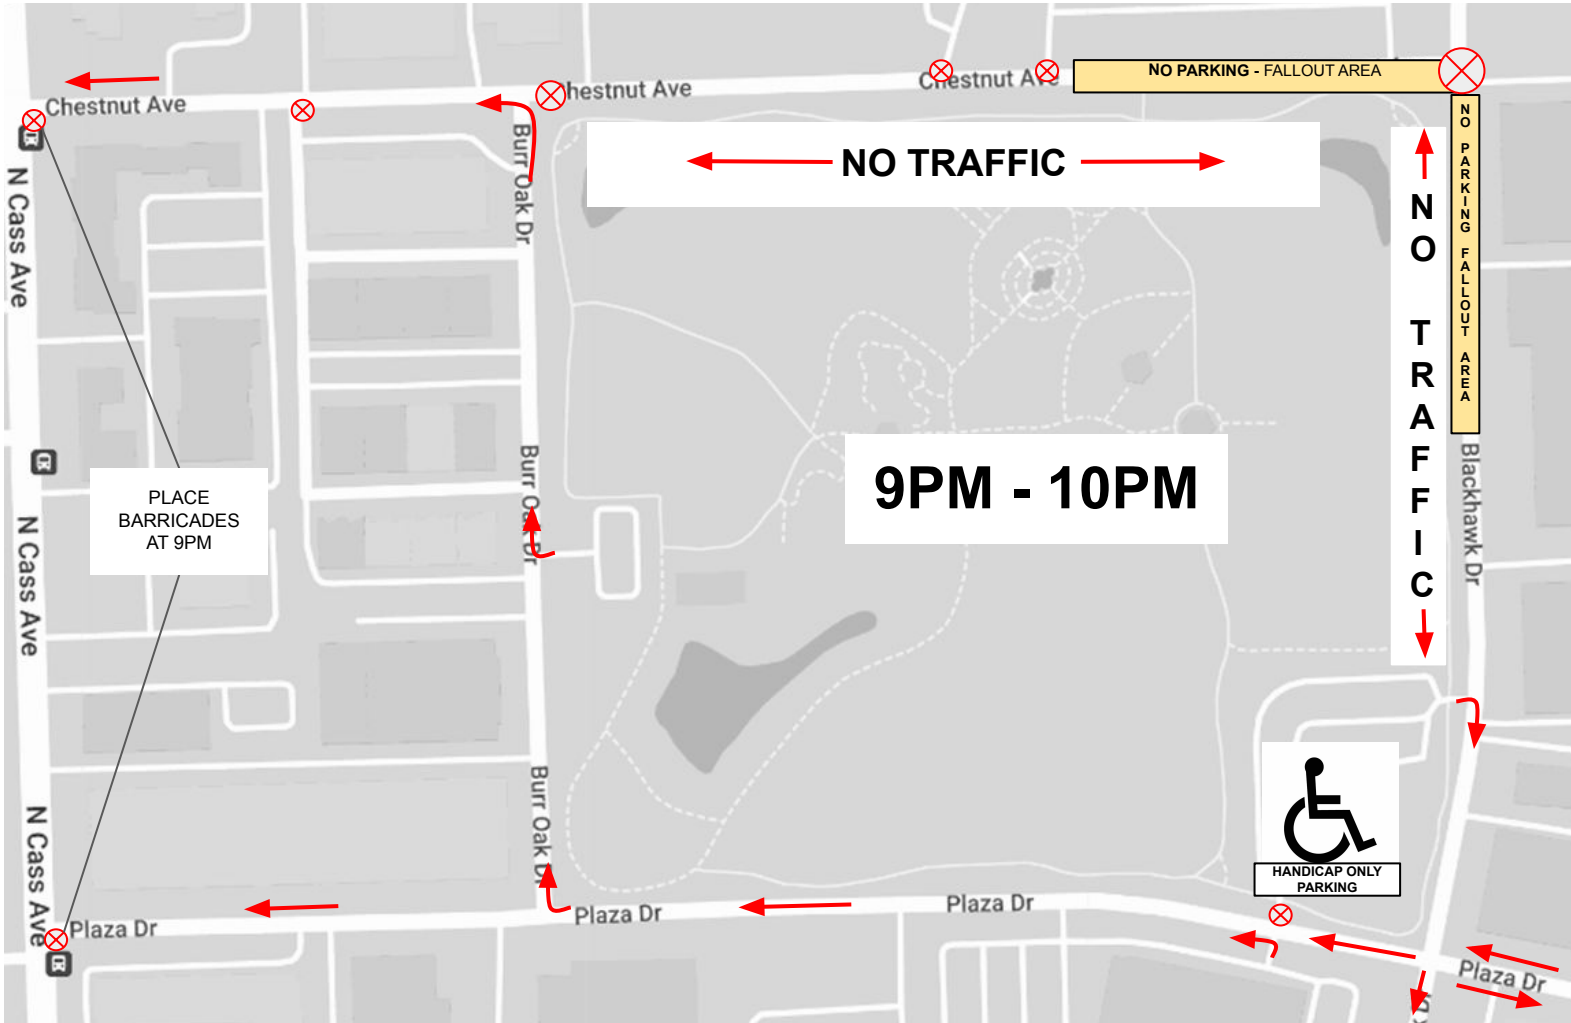

**6AM - 9PM**

NO PARKING - FALLOUT AREA

NO PARKING FALLOUT AREA

NO PARKING  
FOOD TRUCK AREA

HANDICAP ONLY  
PARKING

N Cass Ave

N Cass Ave

N Cass Ave

N Cass Ave

**AFTER  
FIREWORKS**

**N  
O  
T  
R  
A  
F  
F  
I  
C**