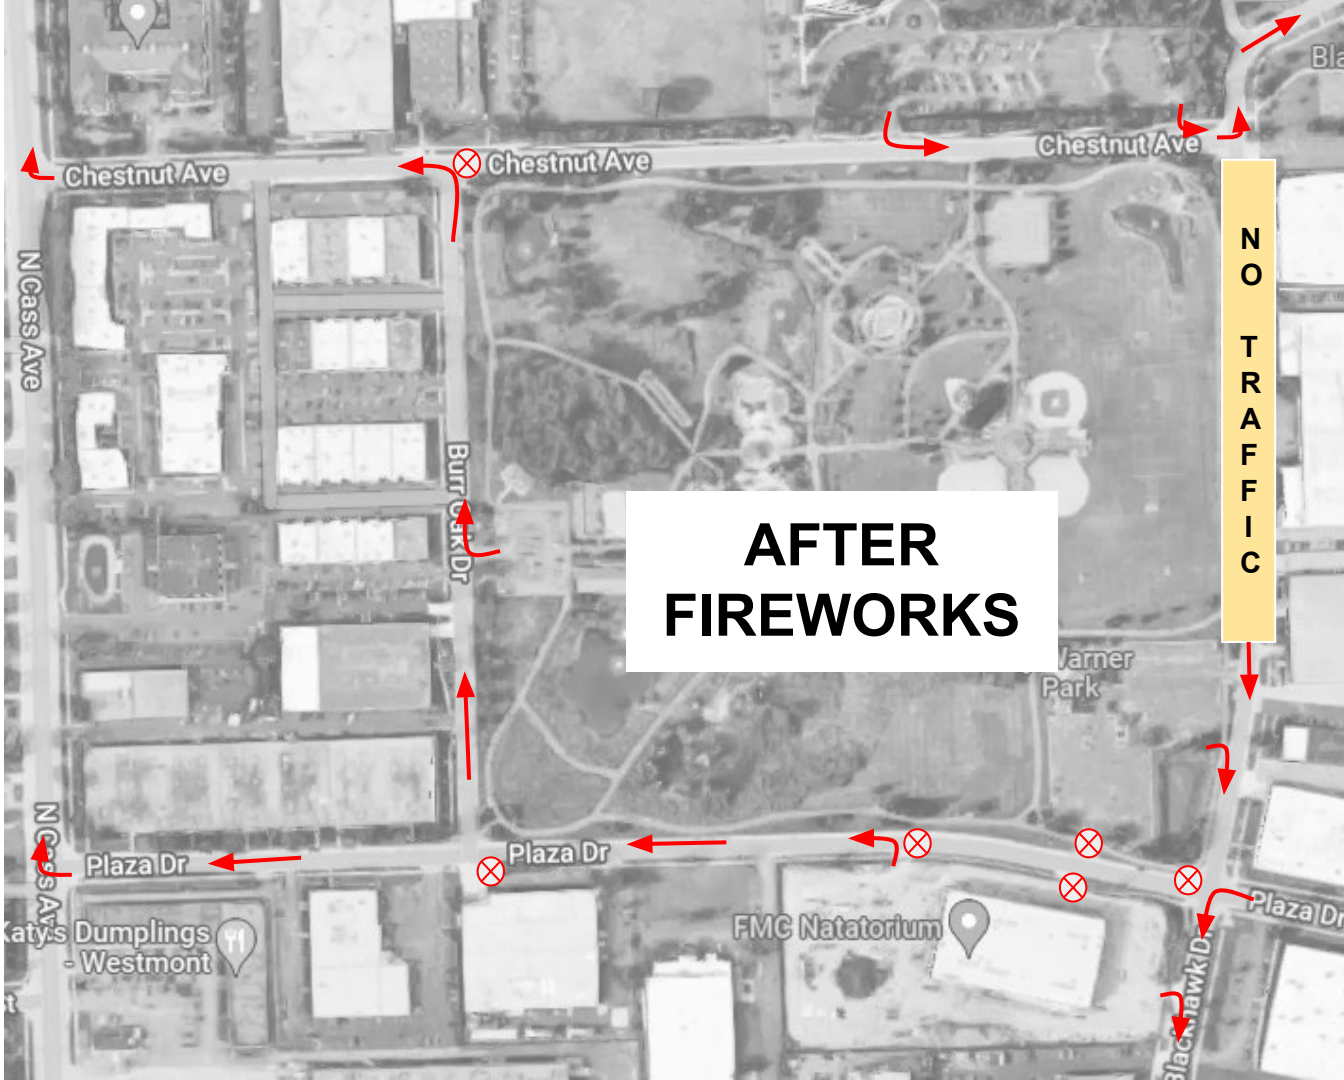

**6AM - 9PM**

NO PARKING - FALLOUT AREA

NO PARKING FALLOUT AREA

NO PARKING  
FOOD TRUCK AREA

HANDICAP ONLY  
PARKING

N Cass Ave

N Cass Ave

N Cass Ave

N Cass Ave

**AFTER  
FIREWORKS**

**N  
O  
T  
R  
A  
F  
F  
I  
C**